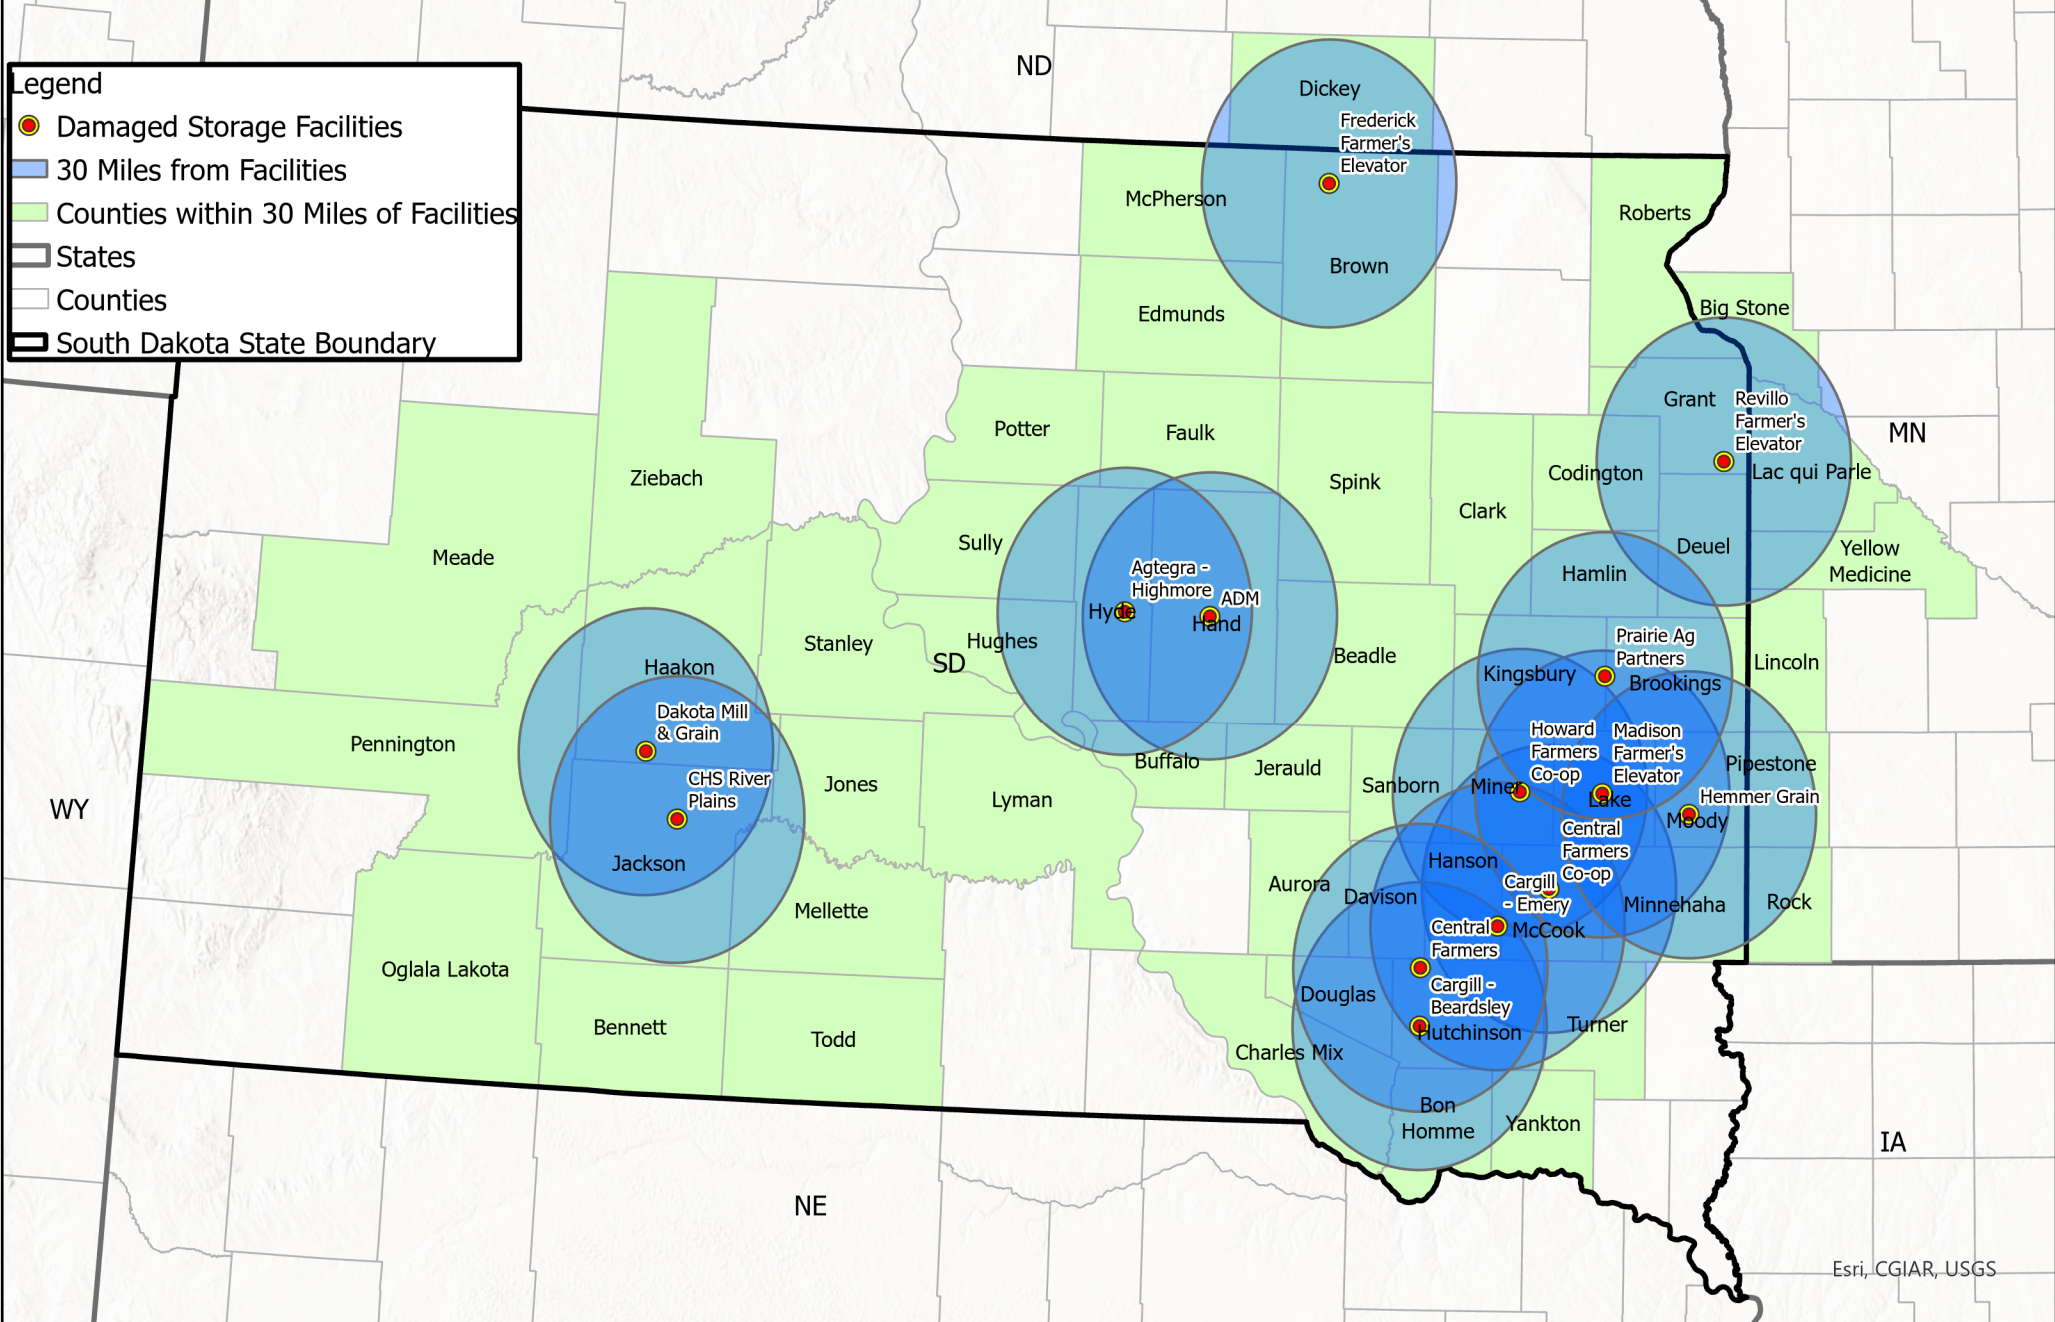

Legend

- Damaged Facilities
- 30 Miles from Facilities
- Counties within 30 Miles of Facilities
- Kentucky State Boundary
- Counties
- States

Kentucky Grain Storage Facilities Impacted by Recent Natural Disasters

South Dakota Grain Storage Facilities Impacted by Recent Natural Disasters

Assistance Available Through USDA's Farm Service Agency

Esri, CGIAR, USGS