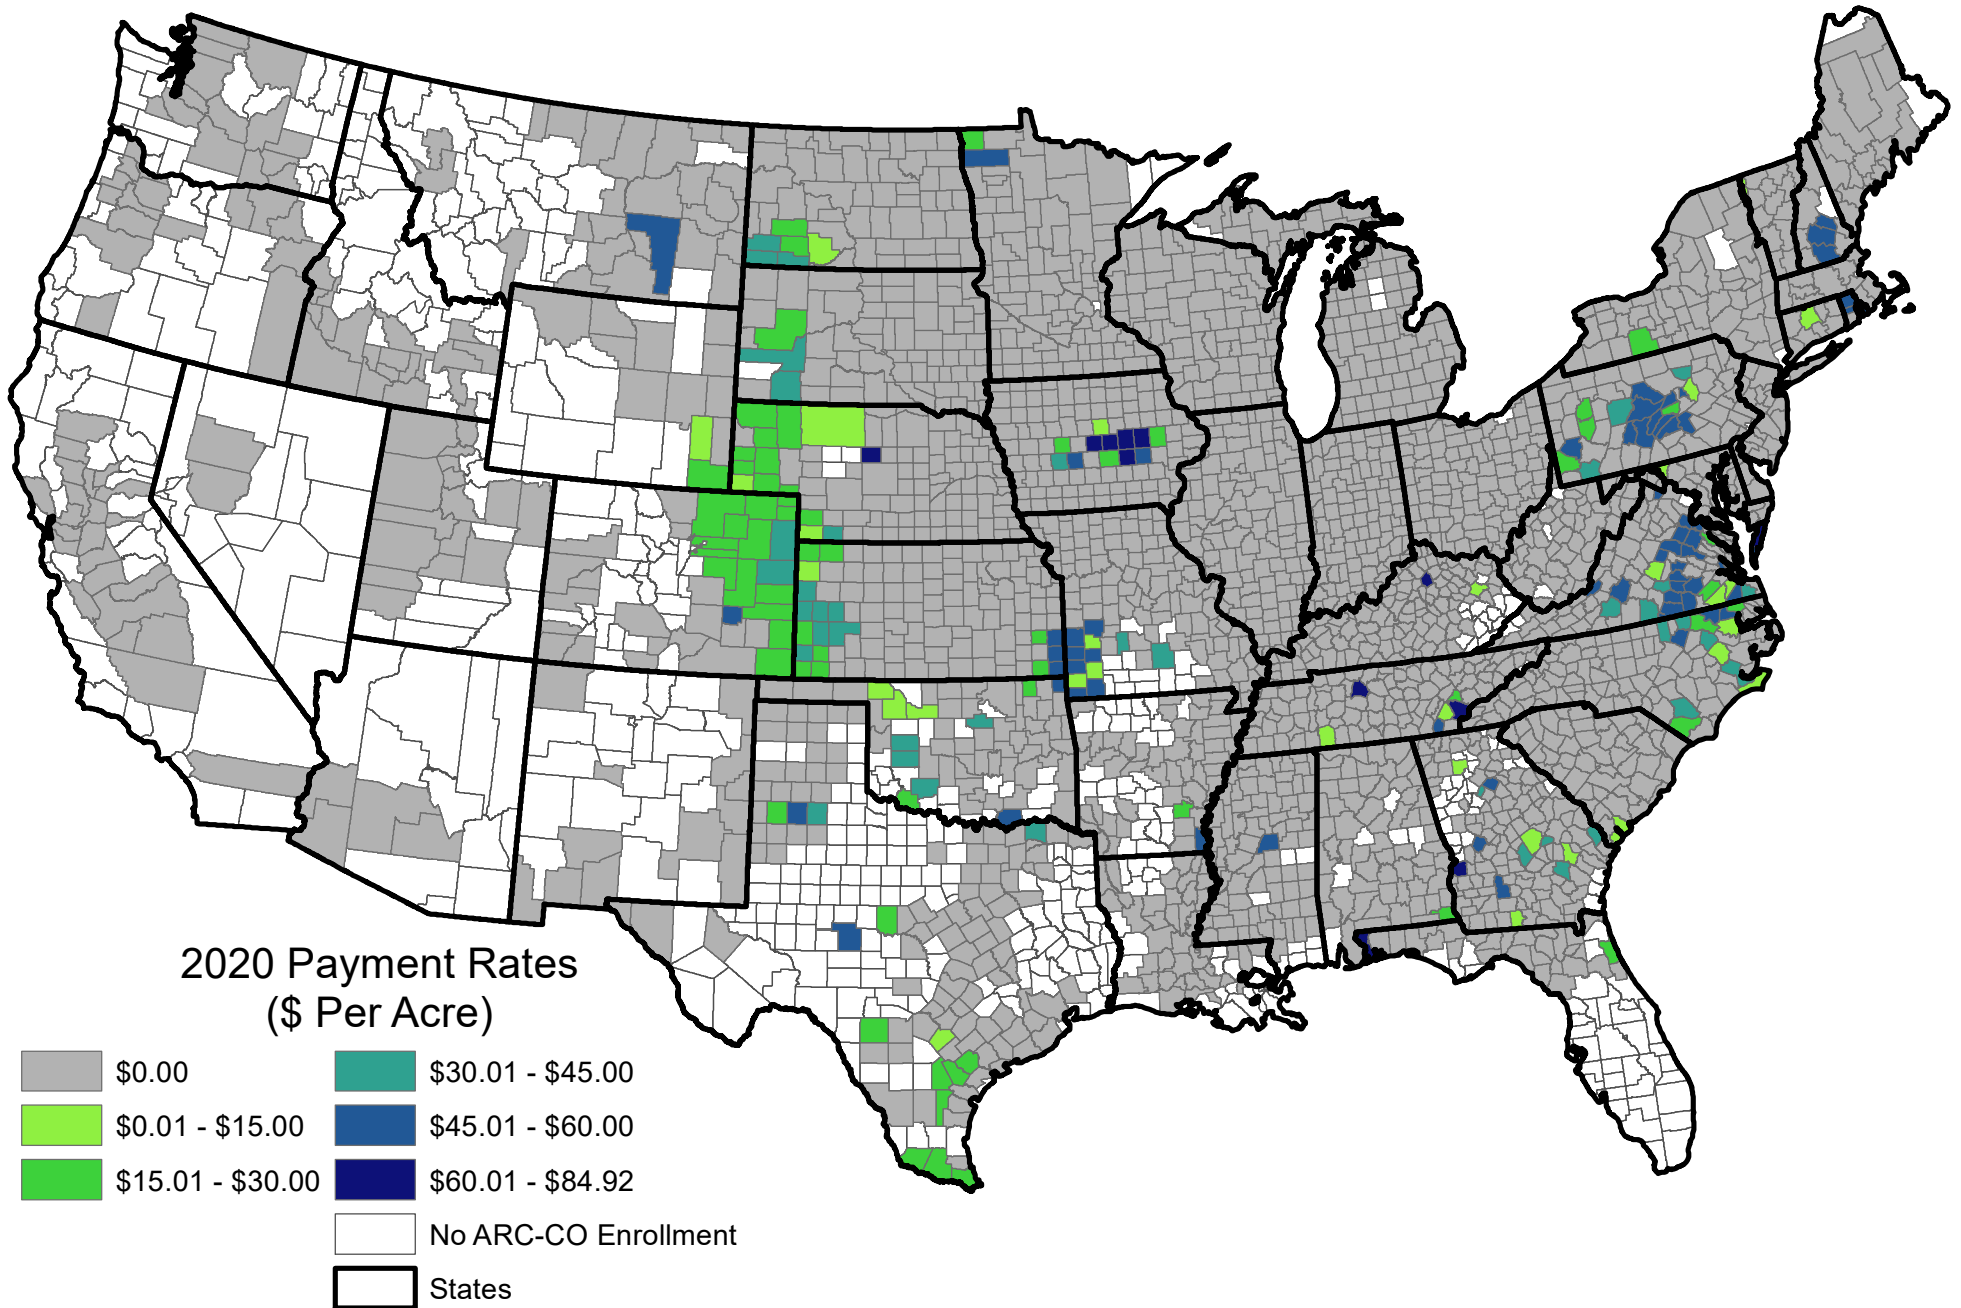

2020 ARC-CO Payment Rates for Corn

Counties with an All or Nonirrigated Rate Designation

Map is intended for Farm Service Agency (FSA) purposes only. Map depicted only serves as a general reference map.